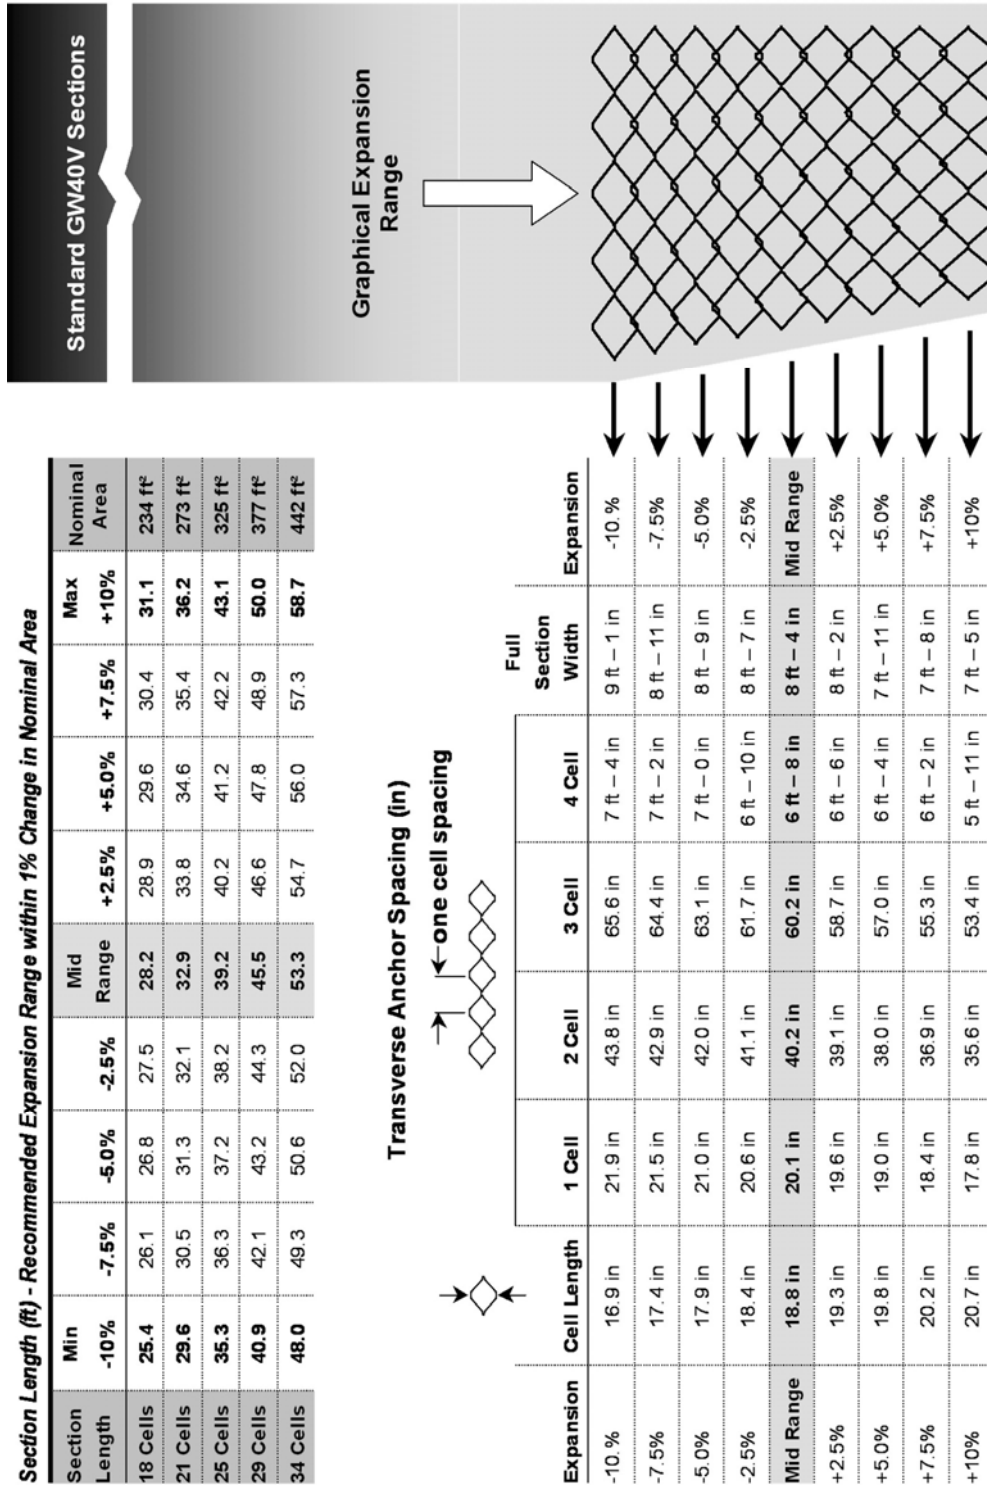

GEOWEB® GW20V Anchor Spacing Chart (imperial)

GEOWEB® GW30V Anchor Spacing Chart (imperial)

GEOWEB® GW40V Anchor Spacing Chart (imperial)