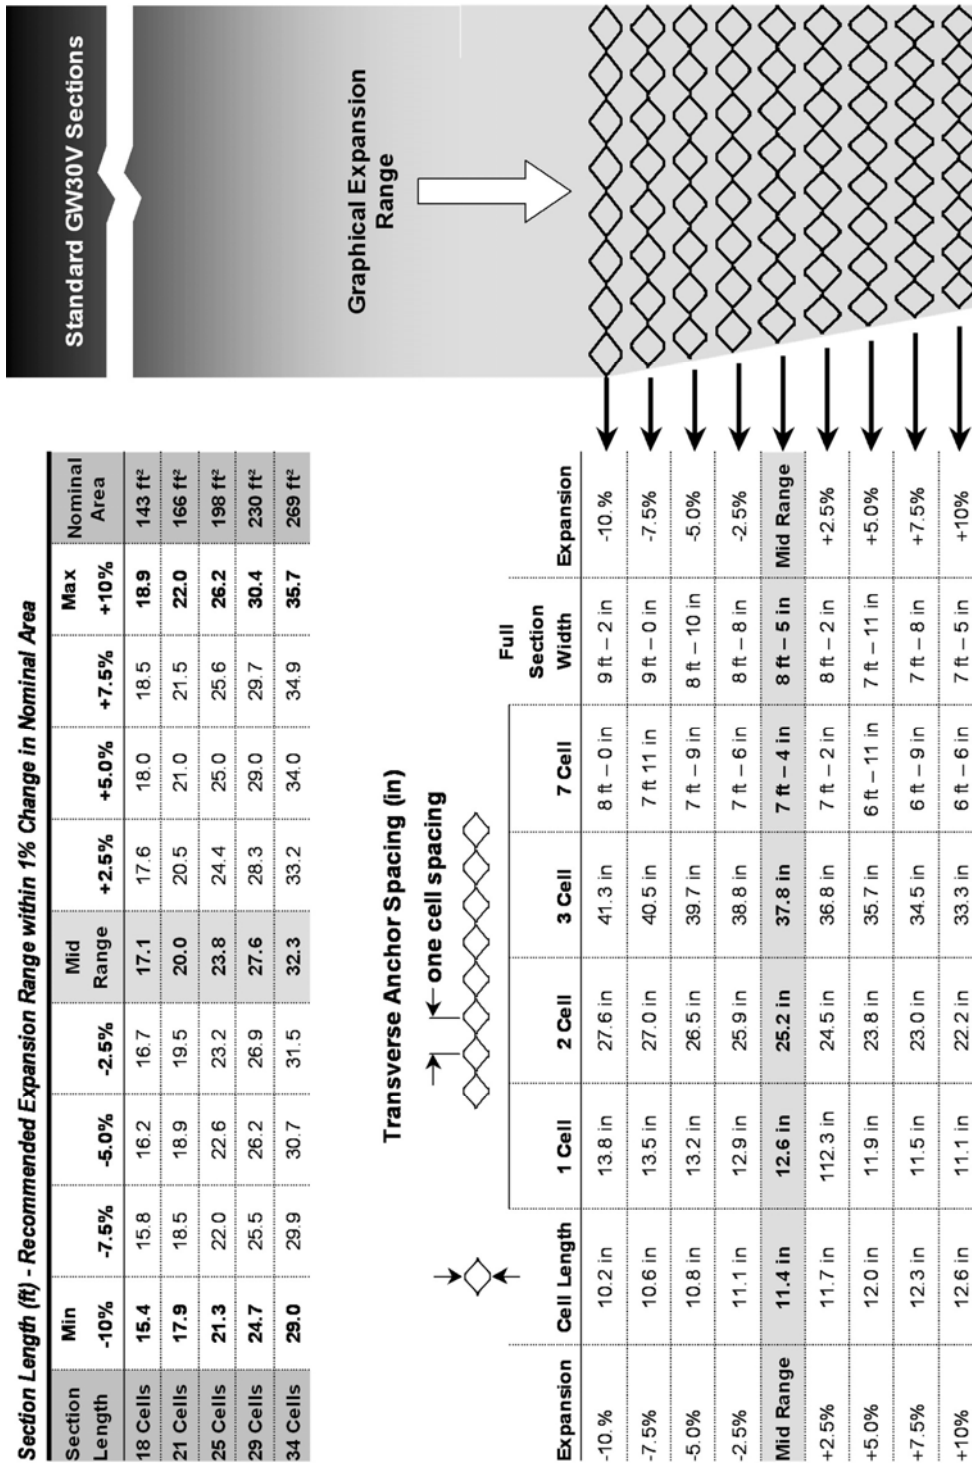

GEOWEB® GW20V Anchor Spacing Chart (imperial)

GEOWEB® GW30V Anchor Spacing Chart (imperial)

GEOWEB® GW40V Anchor Spacing Chart (imperial)